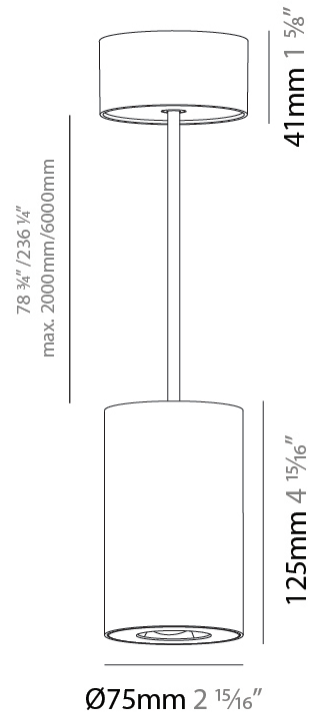

GENERAL

Series: Oiko Pro Round
Partner: Prolicht
Division: Architectural
Installation: Suspension
Product Type: Pendant
Mounting Location: Ceiling
Light Distribution: Direct

PHYSICAL

Shape: Cylinder
Diameter (mm): 75
Diameter (in): 2 ¹⁵/₁₆
Height (mm): 125
Height (in): 4 ¹⁵/₁₆
Weight (kg): 0.769
Fixture Finish: SSR / BKV / CWI / CRY / HAB / UFT / ITA / RUA / FTG / MYG / LOD / PUS / FRO / FUP / KIA / POP / BLS / SPG / MEY / GOH / CHC / COM / ABZ / JAG / OBR / MOS / ROR
Fixture Material: Metal
Cable Details: 2000mm / 6000mm Cable - Options : Transparent, Black, White, Red, Orange

ELECTRICAL

Lamp Type: LED (Zhaga Standard)
Input Wattage (W): 12.9
Dimming: Tri-Mode (Non-Dimming and Phase Dimming (120Vac only) and 0-10V Dimming)
Driver Included: No
Driver Location: Remote
Driver Type: Constant Current - Universal
Driver Class: Class 2
Input Voltage (V): 120 - 277
Constant Current (MA): 350

LED

Color Temperature (°K): 2700 / 3000 / 3500 / 4000
Max. Delivered Lumen (lm): 1293 / 1289 / 1350 / 1362
Nominal Lumen (lm): 1473 / 1468 / 1538 / 1552
CRI: >90 CRI
Lamp Life (hrs): 50000

OPTICAL

Reflector°: 50
Adjustability: Fixed

RATINGS AND CERTIFICATIONS

Certified By: Certified for North American Standards
IP rating: IP20

PROJECT
TYPE
SPECIFIER
QUANTITY
DATE